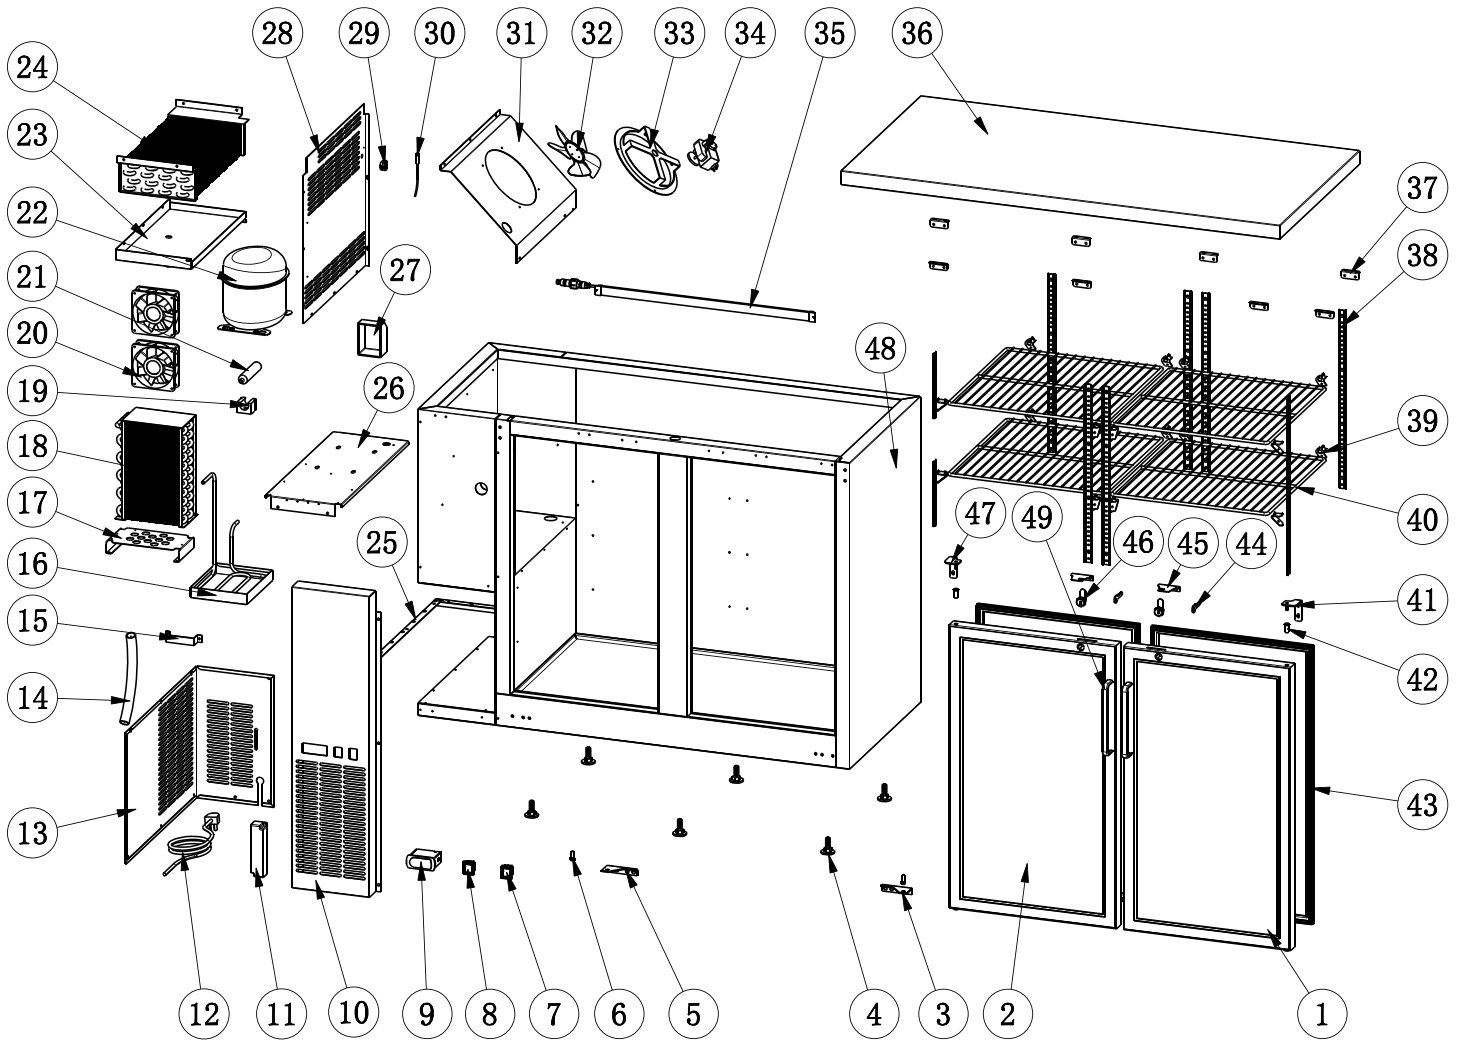

Parts Breakdown

Model **BB-CN-0012E-GH** 59058

Parts Breakdown

Model BB-CN-0012E-GH 59058

Item No.	Description	Position	Item No.	Description	Position	Item No.	Description	Position
AA357	Right Glass Door for 59058	1	AF778	Condenser Installation Board for 59058	17	AM180	Evaporator Fan Motor for 59058	34
AA358	Left Glass Door for 59058	2	AA155	Condenser for 59058	18	AM181	LED Light for 59058	35
61468	Left Bottom Hinge for 59058	3	AB595	Filter Fixer for 59058	19	AF821	Top Board for 59058	36
AA185	Leveling Feet for 59058	4	AA128	Condenser Fan Motor for 59058	20	AF764	Top Board Fixer for 59058	37
AA360	Bottom Left Hinge for 59058	5	AA371	Filter for 59058	21	AF176	K Strip-4 Holes for 59058	38
AA361	Bottom Hinge Axis for 59058	6	AF088	Compressor for 59058	22	26884	K Clip for 59058	39
AA124	Power Switch for 59058	7	AI396	Inner Drain Pan for 59058	23	AA386	Shelf for 59058	40
AA362	LED Light Switch for 59058	8	AI397	Evaporator for 59058	24	AA436	Upper Right Hinge for 59058	41
27185	Carel Controller PJEZ for 59058	9	AF780	Fixed Mounts for Back Grill for 59058	25	AA388	Axis Cover for 59058	42
AF776	Control Panel for 59058	10	AF781	Compressor Installation Board for 59058	26	AA389	Gasket for 59058	43
AM179	LED Power Supply for 59058	11	AF820	Evaporator Cover for 59058	28	AA390	Key for 59058	44
AA365	Power Cord for 59058	12	AA378	Temperature Probe Fixer for 59058	29	AF761	Lock Plate for 59058	45
AF777	Back Grill for 59058	13	AA379	Temperature Probe for 59058	30	AA392	Lock for 59058	46
AA216	Drain Tube for 59058	14	AF783	Evaporator Fan Installation Board for 59058	31	AF786	Upper Light Hinge for 59058	47
AB974	Handle of Compressor Installation Board for 59058	15	AA962	Blade of Evaporator Fan Motor for 59058	32	AA395	Glass Door Handle for 59058	49
AF087	Outer Drain Pan for 59058	16	AL936	Evaporator Fan Cover for 59058	33			